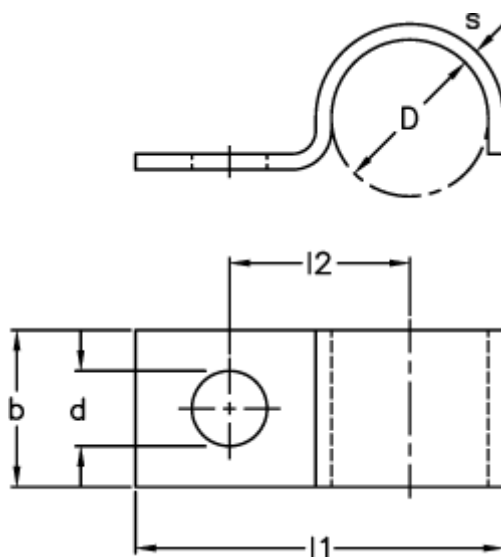

# Data Sheet

Article number: 025307000039

Description: Norma retaining clip type 530  
BSS 39x25x3 W1

## Measures

---

$b = 25$

$D = 39.0$

$d = 9$

$l1 = 58.5$

$l2 = 42.0$

$s = 3$